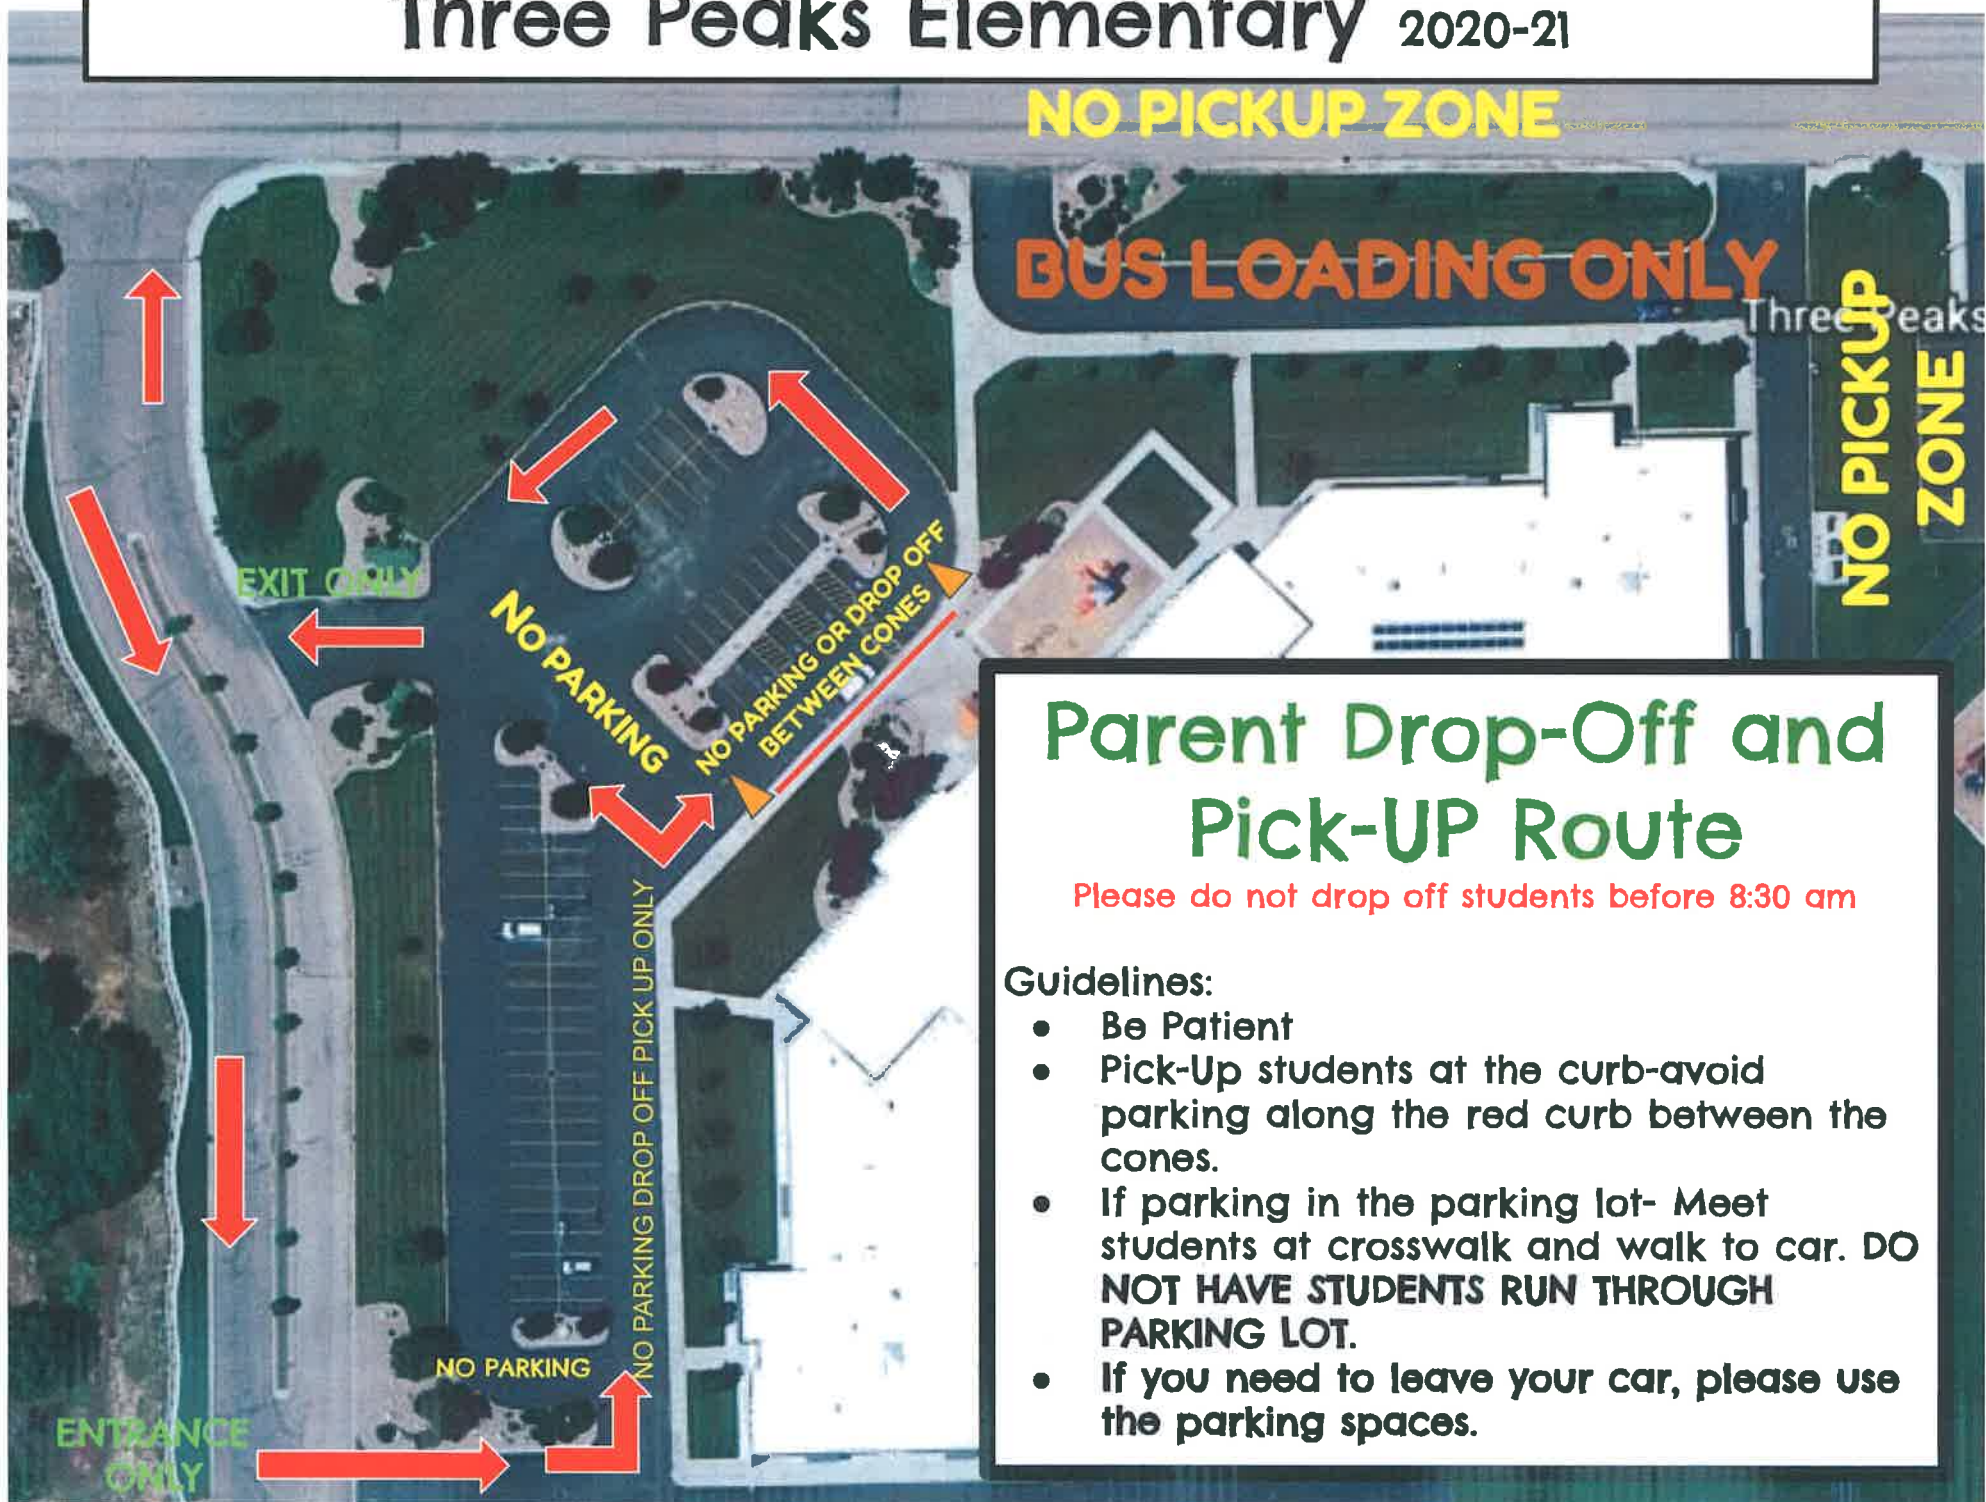

Three Peaks Elementary 2020-21

NO PICKUP ZONE

BUS LOADING ONLY

NO PICKUP ZONE

EXIT ONLY

NO PARKING

NO PARKING OR DROP OFF BETWEEN CONES

NO PARKING DROP OFF PICK UP ONLY

NO PARKING

ENTRANCE ONLY

Parent Drop-Off and Pick-UP Route

Please do not drop off students before 8:30 am

Guidelines:

- Be Patient
- Pick-Up students at the curb-avoid parking along the red curb between the cones.
- If parking in the parking lot- Meet students at crosswalk and walk to car. **DO NOT HAVE STUDENTS RUN THROUGH PARKING LOT.**
- If you need to leave your car, please use the parking spaces.